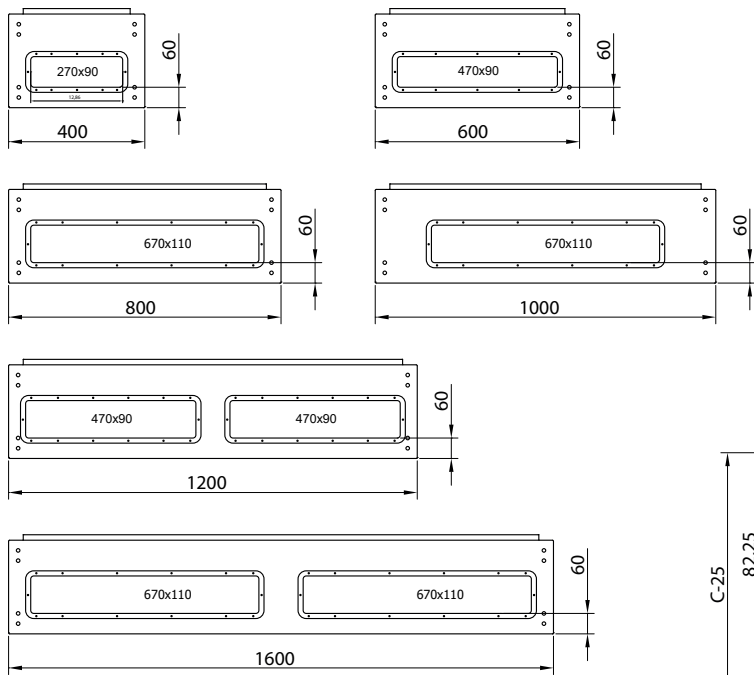

**RSB**  
IP 55

Scope of delivery:  
Assembled enclosure without lock insert.

**DOOR WITH PERFORATED STIFFENING FRAMES**

SIDES - PUNCHING

BOTTOM VIEW OF THE PLINTH

SELECT GLAND PLATES ACCORDING TO THE RSA GLAND PLATES TABLE